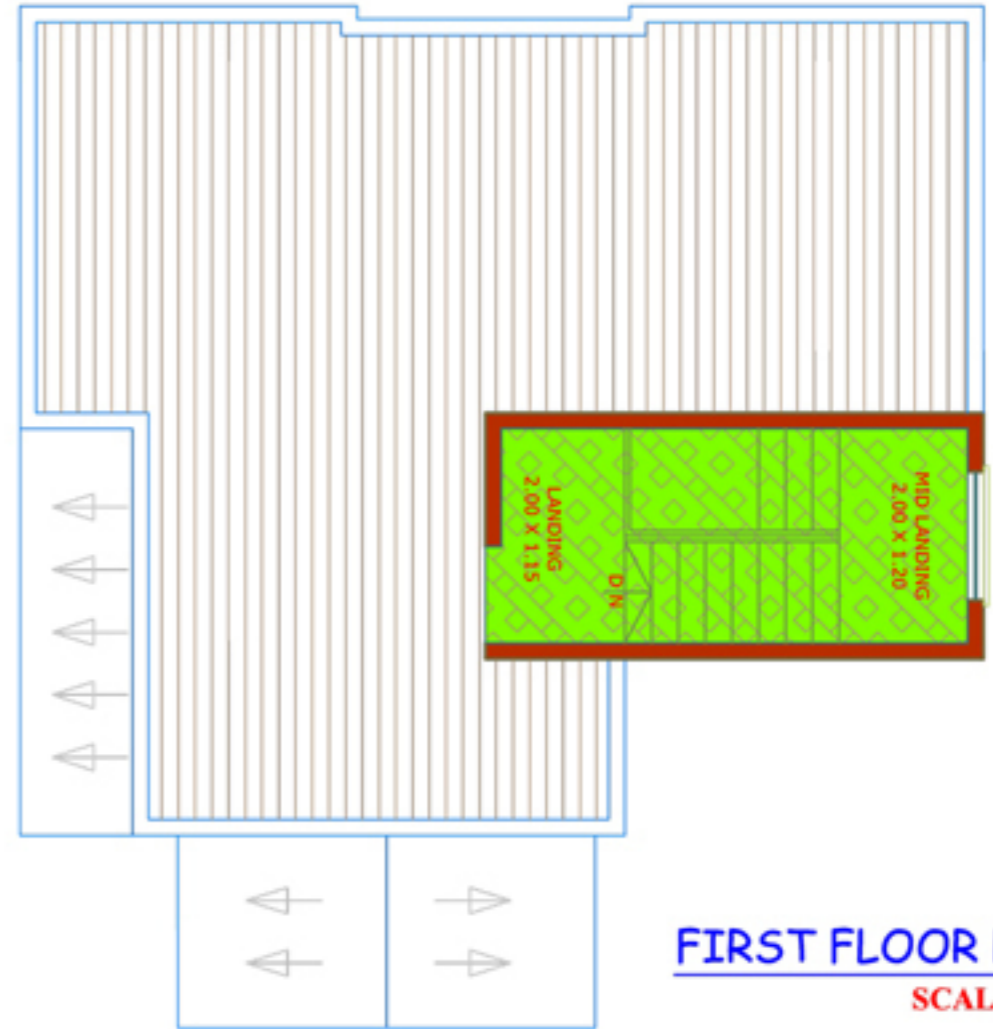

all wall 150 mm thk

GROUND FLOOR PLAN

SCALE 1:100

FIRST FLOOR PLAN

SCALE 1:100